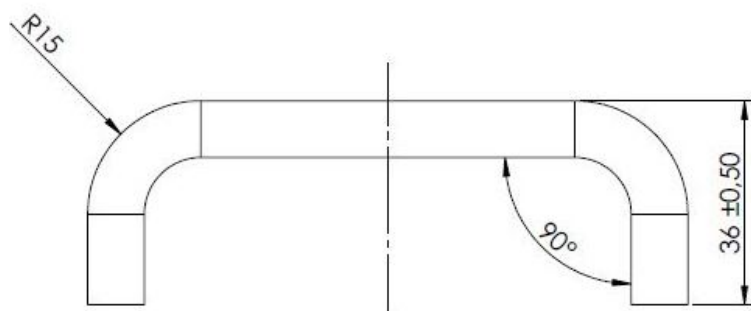

PRODUCT SHEET

Description:

D-Handle 5682, SS201, cc 192mm, $\varnothing 10 \times 202$ mm, H 36mm, Brushed,

Item number:

17.01.815-2

Units	Box	Carton	HS Code	Barcode
Pcs.	50	100	8302420090	
				5704866480451