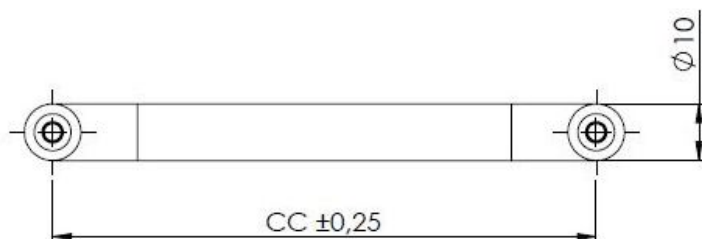

PRODUCT SHEET

Description:

D-Handle 5682, SS201, cc 192mm, $\varnothing 10 \times 202$ mm, H 36mm, Brushed,

Item number:

17.01.815-2

Units	Box	Carton	HS Code	Barcode
Pcs.	50	100	8302420090	
				5704866480451